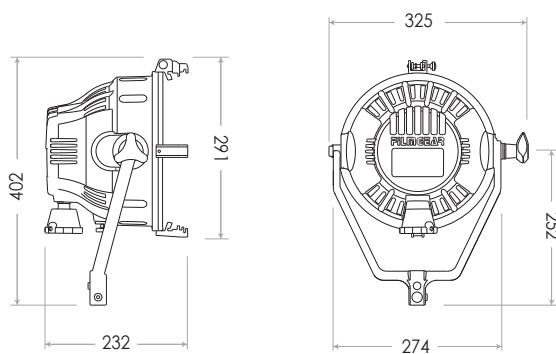

Cinelite 2000W

LAMPHEAD CONTENTS

- Lamp Housing without Bulb # (purple grey)
- 4-leaf Rotatable Barndoor with Safety Wire
- Wire Guard
- In-Line Switch
- Inlet Cable 3m (10 ft.)
- Stirrup with Ø16mm (5/8 in.) Socket

Requires Lamp Bulb

DIMENSIONS (mm)

Cinelite 2000W

SPECIFICATIONS

Identity No.	L02000TO
Capacity	2,000W
Voltage	240V or 120V
Lamp Type	P2/27 2000W 230V or FEY 2000W 120V
Color Temp.	3200K
Lamp Holder	RX7s
Stirrup	Ø16mm (5/8 in.) Socket
Class	1
Max. Surface Temp.	220 °C
Max. Ambient Temp.	45 °C
Min. Distance to Illuminated Object	2m
Min. Distance to Flammable Object	1m
Operating Range	+45° ~ 0° ~ -45°
Weight (lamphead)	3.5kg

ACCESSORIES

4-leaf Rotatable Barndoor

Set of 4 Scrims Ø254mm (10 in.) :

Full Single, Full Double, Half Single, Half Double

Scrim Bag

Safety Wire (for barndoor)

PHOTOMETRIC DATA

Spot (24°)			
Lux	33080	8270	3676
Beam Ø	0.85 m	1.70 m	2.55 m
Flood (79°)			
Lux	6310	1578	701
Beam Ø	3.30 m	6.59 m	9.89 m