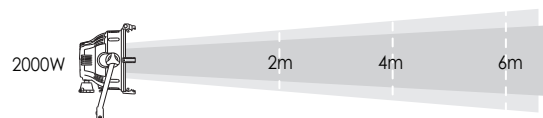

Requires Lamp Bulb

DIMENSIONS (mm)

Cinelite 2000W

SPECIFICATIONS

Identity No.	L02000TO
Capacity	2,000W
Voltage	240V or 120V
Lamp Type	P2/27 2000W 230V or FEY 2000W 120V
Color Temp.	3200K
Lamp Holder	RX7s
Stirrup	Ø16mm (5/8 in.) Socket
Class	1
Max. Surface Temp.	220 °C
Max. Ambient Temp.	45 °C
Min. Distance to Illuminated Object	2m
Min. Distance to Flammable Object	1m
Operating Range	+45° ~ 0° ~ -45°
Weight (lamphead)	3.5kg

ACCESSORIES

4-leaf Rotatable Barndoor

Set of 4 Scrims Ø254mm (10 in.) :

Full Single, Full Double, Half Single, Half Double

Scrim Bag

Safety Wire (for barndoor)

PHOTOMETRIC DATA

Spot (24°)			
Lux	33080	8270	3676
Beam Ø	0.85 m	1.70 m	2.55 m
Flood (79°)			
Lux	6310	1578	701
Beam Ø	3.30 m	6.59 m	9.89 m