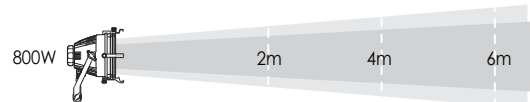

Cinelite 800W

SPECIFICATIONS

Identity No.	L00800TO
	L0080ATO (with Acc. Holder)
Capacity	800W
Voltage	240V
Lamp Type	P2/13 800W 230V
Color Temp.	3200K
Lamp Holder	R7s
Stirrup	Ø16mm (5/8 in.) Socket
Class	1
Max. Surface Temp.	220 °C
Max. Ambient Temp.	45 °C
Min. Distance to Illuminated Object	1.5m
Min. Distance to Flammable Object	0.5m
Operating Range	+45° ~ 0° ~ -45°
Weight (lamphead)	1.5kg

Requires Lamp Bulb

ACCESSORIES

4-leaf Rotatable Barndoor

Set of 4 Scrims Ø191mm (7-1/2 in.) :

Full Single, Full Double, Half Single, Half Double

Scrim Bag

Accessory Holder

Safety Wire (for barndoor)

PHOTOMETRIC DATA

DIMENSIONS (mm)

Spot (42°)			
Lux	6747	1687	750
Beam Ø	1.54 m	3.07 m	4.61 m
Flood (89°)			
Lux	2081	520	231
Beam Ø	3.93 m	7.86 m	11.79 m