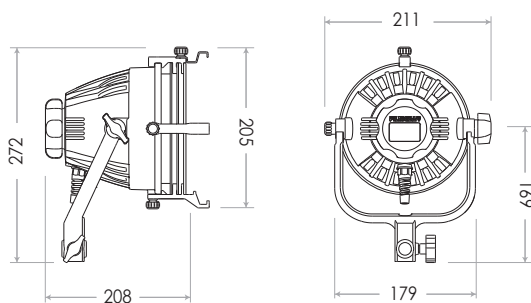

Cinelite 800W

SPECIFICATIONS

Identity No.	L00800TO
	L0080ATO (with Acc. Holder)
Capacity	800W
Voltage	240V
Lamp Type	P2/13 800W 230V
Color Temp.	3200K
Lamp Holder	R7s
Stirrup	Ø16mm (5/8 in.) Socket
Class	1
Max. Surface Temp.	220 °C
Max. Ambient Temp.	45 °C
Min. Distance to Illuminated Object	1.5m
Min. Distance to Flammable Object	0.5m
Operating Range	+45° ~ 0° ~ -45°
Weight (lamphead)	1.5kg

Cinelite 800W

LAMPHEAD CONTENTS

- Lamp Housing without Bulb # (purple grey)
- 4-leaf Rotatable Barndoor with Safety Wire
- Wire Guard
- In-Line Switch
- Inlet Cable 3m (10 ft.)
- Accessory Holder
- Stirrup with Ø16mm (5/8 in.) Socket

Requires Lamp Bulb

ACCESSORIES

4-leaf Rotatable Barndoor

Set of 4 Scrims Ø191mm (7-1/2 in.) :

Full Single, Full Double, Half Single, Half Double

Scrim Bag

Accessory Holder

Safety Wire (for barndoor)

PHOTOMETRIC DATA

DIMENSIONS (mm)

Spot (42°)			
Lux	6747	1687	750
Beam Ø	1.54 m	3.07 m	4.61 m
Flood (89°)			
Lux	2081	520	231
Beam Ø	3.93 m	7.86 m	11.79 m