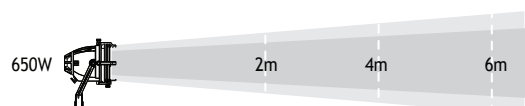

Cinelite 650W

SPECIFICATIONS

Identity No.	L00650TO
	L0065ATO (with Accessory Holder)
Capacity	650W / 600W / 500W
Voltage	240V or 120V or 100V
Lamp Type	DYR650W 230V or DYS600W 120V or JCD500WCC 100V
Color Temp.	3200K
Lamp Holder	GY9.5
Stirrup	Ø16mm (5/8 in.) Socket
Class	1
Max. Surface Temp.	220 °C
Max. Ambient Temp.	45 °C
Min. Distance to Illuminated Object	1 m
Min. Distance to Flammable Object	0.1 m
Operating Range	+45° - 0° - -45°
Weight (Lamphead)	1.5 kg

Cinelite 650W

LAMPHEAD CONTENTS

- Lamp Housing without Bulb (purple grey color)
- 4-leaf Rotatable Barndoor with Safety Wire
- Wire Guard
- Stirrup with Ø16mm (5/8 in.) Socket
- Inlet Cable 3m (10 ft.)
- In-Line Switch
- Accessory Holder

	2m	4m	6m
Spot (27.4°)			
Lux	3172	793	352
Beam Ø	0.97 m	1.95 m	2.93 m
Flood (59°)			
Lux	1428	357	159
Beam Ø	2.27 m	4.53 m	6.80 m

DIMENSIONS (mm)