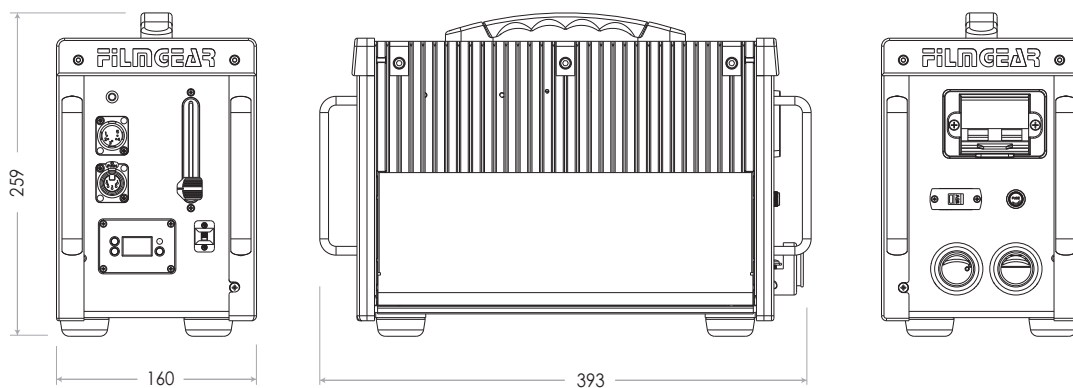

*Electronic Dimmer 24kW/12kW DMX*

**SPECIFICATIONS**

Identity No.	A2412CDM
Capacity	24,000W / 12,000W
Voltage	24kW : 220 - 240V AC 12kW : 110 - 220V AC
Frequency	50Hz / 60Hz
Dimming Control	0 - 100%
Fusing	125A
Class / IP Rating	1 / IP 22
Max. Ambient Temp.	50 °C / 122 °F
Weight	8.5kg

**DIMENSIONS (mm)**

FILM GEAR INT. reserves the right to change or alter any of the items detailed on this page, to increase or improve manufacturing techniques without prior notice. © 20250113