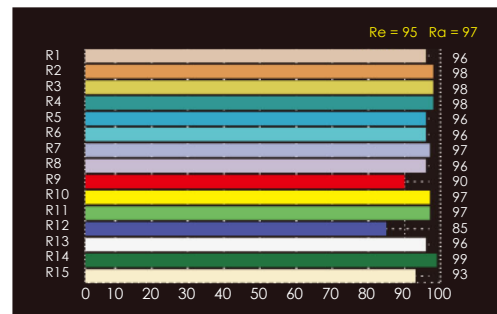

### SPECIFICATIONS

Identity No.	L0005CMB
Max. Capacity	50W
Color Temp. Range	2800K - 6200K
CRI	Average >95
TLCI	Average >95
Dimming Range	0-100%
Control Signal	DMX 512
DMX Channel	2
LED Lifetime	30,000 Hrs (Estimated)
LED	288 pcs. Cold White SMDLED
	288 pcs. Warm White SMDLED
Weight	405 g

### ACCESSORIES

■ PHOTOMETRIC DATA

■ SPECTRUM

■ HISTOGRAM

■ DIMENSIONS (mm)