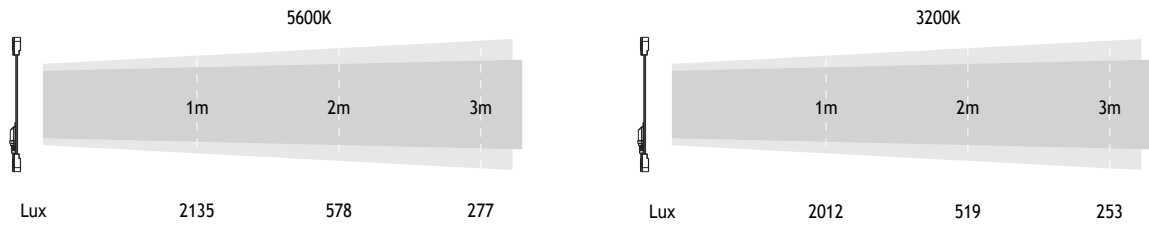

■ PHOTOMETRIC DATA