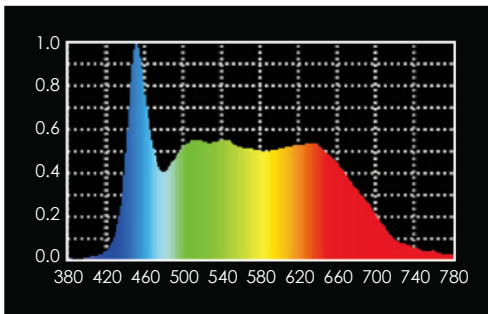

■ PHOTOMETRIC DATA

■ SPECTRUM

■ HISTOGRAM

■ DIMENSIONS (mm)