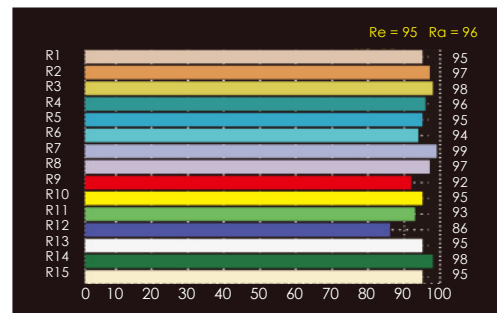

### SPECIFICATIONS

Identity No.	L0005CMB
Max. Capacity	50W
Color Temp. Range	2800K - 6200K
CRI	Average >95
TLCI	Average >95
Dimming Range	0-100%
Control Signal	DMX 512
DMX Channel	2
LED Lifetime	30,000 Hrs (Estimated)
LED	288 pcs. Cold White SMDLED
	288 pcs. Warm White SMDLED
Weight	405 g

### ACCESSORIES

■ PHOTOMETRIC DATA

■ SPECTRUM

■ HISTOGRAM

■ DIMENSIONS (mm)