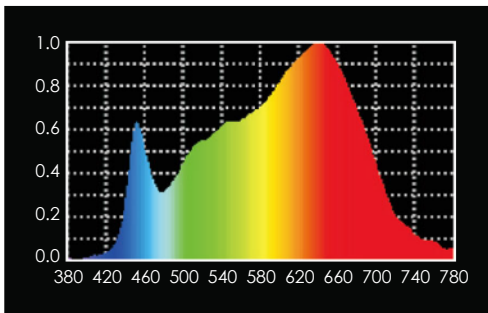

### SPECIFICATIONS

Identity No.	L0005CMB
Max. Capacity	50W
Color Temp. Range	2800K - 6200K
CRI	Average >95
TLCI	Average >95
Dimming Range	0-100%
Control Signal	DMX 512
DMX Channel	2
LED Lifetime	30,000 Hrs (Estimated)
LED	288 pcs. Cold White SMDLED
	288 pcs. Warm White SMDLED
Weight	405 g

### ACCESSORIES

■ PHOTOMETRIC DATA

■ SPECTRUM

■ HISTOGRAM

■ DIMENSIONS (mm)