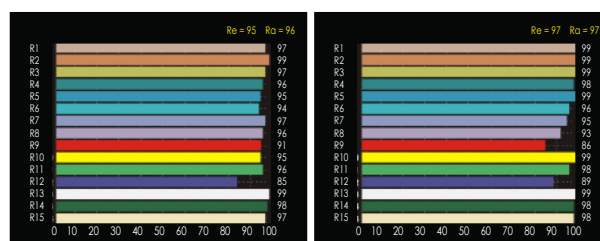

3200K

HISTOGRAM

5600K