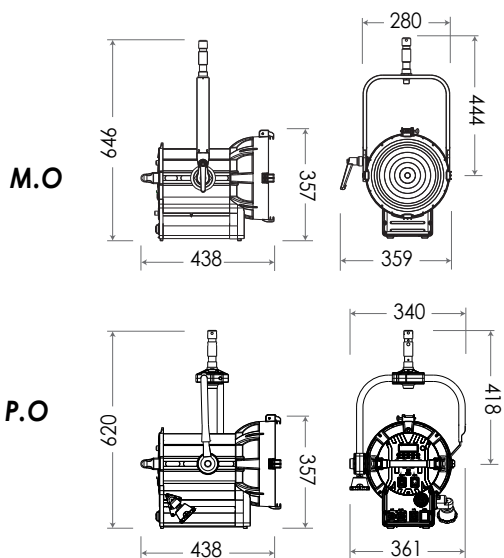

## LAMPHEAD CONTENTS

- Lamp Housing
- 4-leaf Rotatable Barndoor with Safety Wire
- M.O. Stirrup with Ø28mm / Ø16mm Combo Spigot
- P.O. Stirrup with Ø28mm (1-1/8 in.) Spigot
- AC Cable

## DIMENSIONS (mm)

### SPECIFICATIONS

Identity No.	L0030LFB (M.O.) LP030LFB (P.O.)
Max. Capacity	300W
Voltage	100 - 240V AC, 22-36V DC
Frequency	50Hz / 60Hz
Current	1.4A @220V AC 12.5A @24V DC
Fresnel Lens	Ø250mm
Color Temp.	2700K - 6000K
CRI	Average >95
TLCI	Average >95
Dimming Range	0-100%
Control Signal	DMX / RDM
Communication	DMX XLR-5
DMX Channel	3 or 5
LED Lifetime	30,000 Hrs (Estimated)
M.O. Stirrup	Ø28mm / Ø16mm Combo Spigot
P.O. Stirrup	Ø28mm (1-1/8 in.) Spigot
Class / IP Rating	1 / IP 23
Max. Surface Temp.	60 °C
Max. Ambient Temp.	45 °C
Operating Range	+45° ~ 0° ~ -45°
Weight (Lamphead)	12kg (M.O.) 13kg (P.O.)

### PHOTOMETRIC DATA

		2m	3m	4m	5m
<b>5600K</b>	Spot				
	15° Lux	56969	25319	14242	9115
	Beam Ø	0.53m	0.79m	1.05m	1.32m
	Flood				
55° Lux	10944	4864	2736	1751	
Beam Ø	2.08m	3.12m	4.16m	5.21m	
<b>3200K</b>	Spot				
	15° Lux	43138	19172	10784	6902
	Beam Ø	0.53m	0.79m	1.05m	1.32m
	Flood				
55° Lux	8056	3581	2014	1289	
Beam Ø	2.08m	3.12m	4.16m	5.21m	