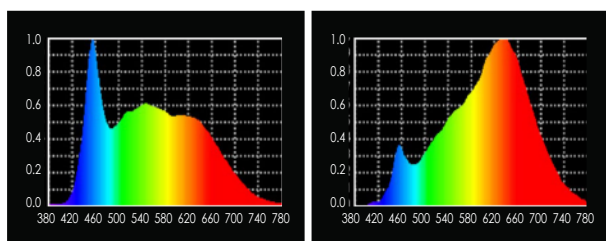

3200K

SPECTRUM

5600K