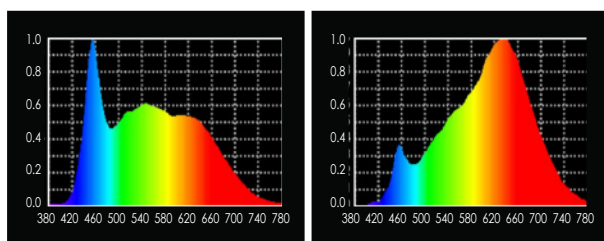

3200K

SPECTRUM

5600K