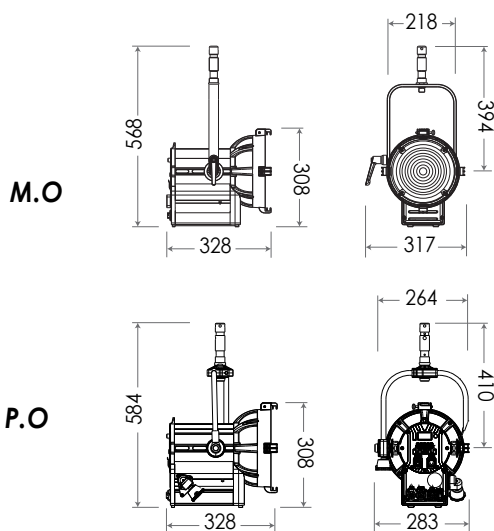

## LAMPHEAD CONTENTS

- Lamp Housing
- 4-leaf Rotatable Barndoor with Safety Wire
- M.O. Stirrup with Ø28mm / Ø16mm Combo Spigot
- P.O. Stirrup with Ø28mm (1-1/8 in.) Spigot
- AC Cable

## DIMENSIONS (mm)

### SPECIFICATIONS

Identity No.	L0015LFB (M.O.) LP015LFB (P.O.)
Max. Capacity	150W
Voltage	100 - 240V AC, 22-36V DC
Frequency	50Hz / 60Hz
Current	0.7A @220V AC 6.2A @24V DC
Fresnel Lens	Ø175mm
Color Temp.	2700K - 6000K
CRI	Average >95
TLCI	Average >95
Dimming Range	0-100%
Control Signal	DMX / RDM
Communication	DMX XLR-5
DMX Channel	3 or 5
LED Lifetime	30,000 Hrs (Estimated)
M.O. Stirrup	Ø28mm / Ø16mm Combo Spigot
P.O. Stirrup	Ø28mm (1-1/8 in.) Spigot
Class / IP Rating	1 / IP 23
Max. Surface Temp.	60 °C
Max. Ambient Temp.	45 °C
Operating Range	+45° ~ 0° ~ -45°
Weight (Lamphead)	5kg (M.O.) 6kg (P.O.)

### PHOTOMETRIC DATA

		2m	3m	4m	5m
<b>5600K</b>	Spot Lux	25725	11433	6431	4116
	15° Beam Ø	0.53m	0.79m	1.05m	1.32m
	Flood Lux	5250	2333	1313	840
	55° Beam Ø	2.08m	3.12m	4.16m	5.21m
<b>3200K</b>	Spot Lux	19469	8653	4867	3115
	15° Beam Ø	0.53m	0.79m	1.05m	1.32m
	Flood Lux	4306	1913	1077	689
	55° Beam Ø	2.08m	3.12m	4.16m	5.21m