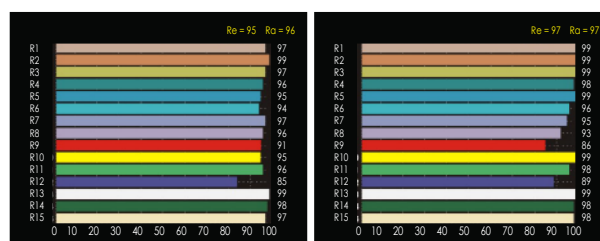

3200K

HISTOGRAM

5600K