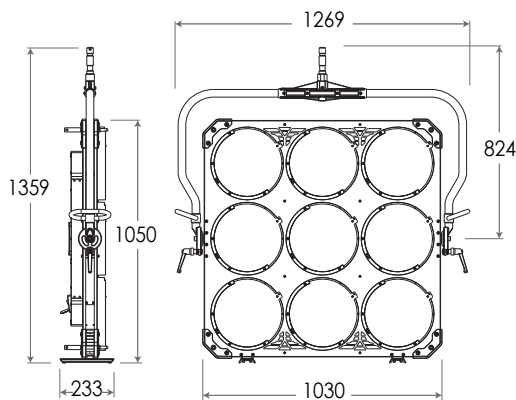

MEGA 2700C P.S.U

MEGA 2700C

LAMPHEAD CONTENTS

- Weather Resistant Lamp Housing
- Stirrup with Ø28mm (1-1/8 in.) Spigot
- Power Supply Unit with cable
- AC Power Cable
- Diffuser

MEGA 2700C

SPECIFICATIONS

Identity No.	L270MGLC
Max. Capacity	2700W
Input Voltage	48V DC
Input Current	56.3A@48V DC
Color Temp.	2700K ~ 10000K
Color	RRGGBW color mixing
CRI	Average >96
TLCI	Average >95
Dimming Range	0 -100%
Control Signal	DMX / Bluetooth / Wireless DMX
Communication	DMX XLR-5, CRMX (LumenRadio), Bluetooth, Ethernet, USB A
LED Lifetime	30,000 Hrs (Estimated)
Stirrup	Ø28mm (1-1/8 in.) Spigot
Class / IP Rating	1 / IP 65
Weight (Lamphead)	58 kg

POWER SUPPLY UNIT

Capacity	2700W
Input Voltage	110-240V AC 50/60Hz
Output Voltage	48V DC
Weight	10.5 kg

ACCESSORIES

- Softbox
- Eggcrate for Softbox
- Bluetooth Remote Control

DIMENSIONS (mm)

PHOTOMETRIC DATA