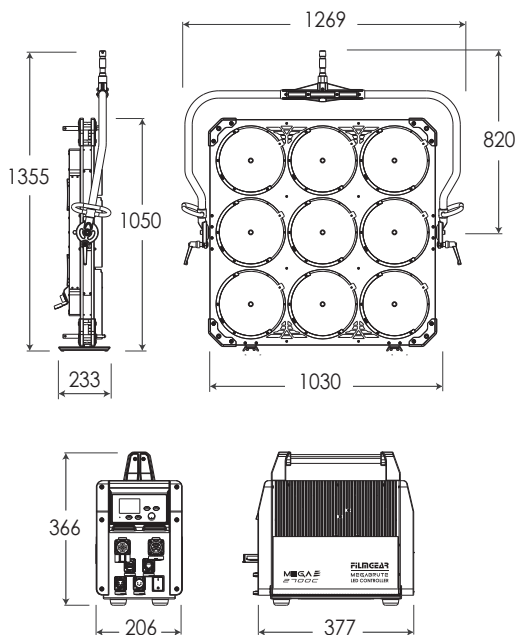

MEGA 2700C

LAMPHEAD CONTENTS

- Weather Resistant Lamp Housing
- Stirrup with Ø28mm (1-1/8 in.) Spigot
- LED Controller with cable
- AC Power Cable

DIMENSIONS (mm)

MEGA 2700C

SPECIFICATIONS

Identity No.	L270MGLC
Max. Capacity	2700W
Input Voltage	48V DC
Input Current	56.3A@48V DC
Color Temp.	2000K ~ 15000K
Color	RRGGBW color mixing
CRI	Average >96
TLCI	Average >95
Dimming Range	0 -100%
Control Signal	DMX / Bluetooth / Wireless DMX
Communication	DMX XLR-5, CRMX (LumenRadio), Bluetooth, Ethernet, USB A
LED Lifetime	30,000 Hrs (Estimated)
Stirrup	Ø28mm (1-1/8 in.) Spigot
Class / IP Rating	1 / IP 65
Weight (Lamphead)	58 kg

LED CONTROLLER

Capacity	2700W
Input Voltage	110-240V AC 50/60Hz
Output Voltage	48V DC
Weight	11 kg

ACCESSORIES

- Softbox
- Diffuser
- Eggcrate for Softbox
- Bluetooth Remote Control

PHOTOMETRIC DATA

3200K

Lux	46400	22900	13100	8280
-----	-------	-------	-------	------