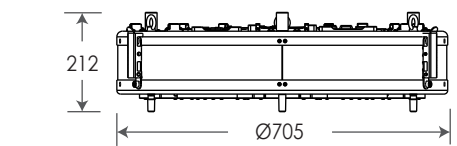

### SPECIFICATIONS

Identity No.	0070SLC
Max. Capacity	720W
Voltage	95V - 260V AC
Current	3.3A@ 220V AC
Color Temp. Range	2700K ~ 10000K
Color	R/G/B/W color mixing
CRI	Average >95
TLCI	Average >95
Dimming Range	0-100%
Control Signal	DMX / RDM
DMX Channel	Varied (depends on DMX mode selection)
LED Lifetime	30,000 Hrs (Estimated)
Max. Surface Temp.	60°C
Max. Ambient Temp.	45°C
Weight (Lamphead)	19kg

### DIMENSIONS (mm)

Black Skirt :  
Ø846 x H 1125

Silk Skirt :  
Ø740 x H 950

Target Assembly :  
Ø720