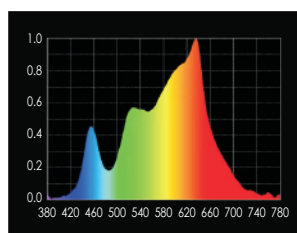

Helios 700c

LAMPHEAD CONTENTS

- Lamp Housing
- Hanging Wire
- Black Skirt
- Silk Skirt
- Target Assembly
- AC Cable

HELIOS 700C

SPECIFICATIONS

Identity No.	0070SLC
Max. Capacity	720W
Voltage	95V - 260V AC
Current	3.3A@ 220V AC
Color Temp. Range	2700K ~ 10000K
Color	R/G/B/W color mixing
CRI	Average >95
TLCI	Average >95
Dimming Range	0-100%
Control Signal	DMX / RDM
DMX Channel	Varied (depends on DMX mode selection)
LED Lifetime	30,000 Hrs (Estimated)
Max. Surface Temp.	60°C
Max. Ambient Temp.	45°C
Weight (Lamphead)	19kg

ACCESSORIES

- Stirrurp with Ø28mm Spigot (for Yoke Mount)
- Octagon Soft Box (for Yoke Mount)
- Octagon Eggcrate (for Yoke Mount)
- Diffusion Cloth (for Yoke Mount)

DIMENSIONS (mm)

Black Skirt :
Ø846 x H 1125

Silk Skirt :
Ø740 x H 950

Target Assembly :
Ø720

PHOTOMETRIC DATA

Capacity	720W				
	720W	720W	450W	720W	690W
Color Temp.	Daylight	Tungsten	R	G	B
Center 3m High <A>	1308 Lux	1273 Lux	171 Lux	725 Lux	220 Lux
Center 6m High <B>	327 Lux	318 Lux	43 Lux	181 Lux	55 Lux
Center 9m High <C>	145 Lux	141 Lux	19 Lux	81 Lux	25 Lux
Distance 2m <D>	153 Lux	148 Lux	20 Lux	86 Lux	26 Lux
Distance 4m <E>	101 Lux	100 Lux	13 Lux	57 Lux	17 Lux
Distance 6m <F>	64 Lux	64 Lux	9 Lux	37 Lux	11 Lux
Distance 8m <G>	40 Lux	38 Lux	5 Lux	24 Lux	7 Lux

Naked, no skirt

SPECTRUM

3200K

HISTOGRAM