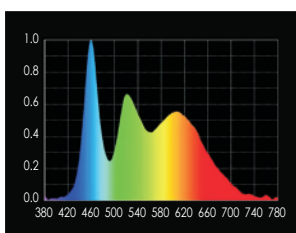

SPECTRUM

5600K