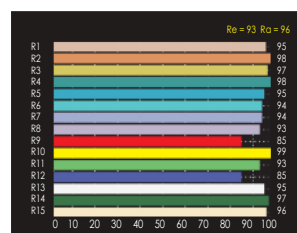

### SPECIFICATIONS

Identity No.	0070SLC
Max. Capacity	720W
Voltage	95V - 260V AC
Current	3.3A@ 220V AC
Color Temp. Range	2700K ~ 10000K
Color	R/G/B/W color mixing
CRI	Average >95
TLCI	Average >95
Dimming Range	0-100%
Control Signal	DMX / RDM
DMX Channel	Varied (depends on DMX mode selection)
LED Lifetime	30,000 Hrs (Estimated)
Max. Surface Temp.	60°C
Max. Ambient Temp.	45°C
Weight (Lamphead)	19kg

### PHOTOMETRIC DATA

Capacity	720W				
	720W	720W	450W	720W	690W
Color Temp.	Daylight	Tungsten	R	G	B
Center 3m High <A>	1308 Lux	1273 Lux	171 Lux	725 Lux	220 Lux
Center 6m High <B>	327 Lux	318 Lux	43 Lux	181 Lux	55 Lux
Center 9m High <C>	145 Lux	141 Lux	19 Lux	81 Lux	25 Lux
Distance 2m <D>	153 Lux	148 Lux	20 Lux	86 Lux	26 Lux
Distance 4m <E>	101 Lux	100 Lux	13 Lux	57 Lux	17 Lux
Distance 6m <F>	64 Lux	64 Lux	9 Lux	37 Lux	11 Lux
Distance 8m <G>	40 Lux	38 Lux	5 Lux	24 Lux	7 Lux

### SPECTRUM

5600K

3200K

### HISTOGRAM

5600K

3200K