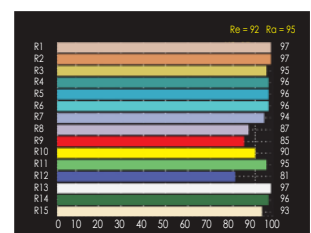

### SPECIFICATIONS

Identity No.	0070SLC
Max. Capacity	720W
Voltage	95V - 260V AC
Current	3.3A@ 220V AC
Color Temp. Range	2700K ~ 10000K
Color	R/G/B/W color mixing
CRI	Average >95
TLCI	Average >95
Dimming Range	0-100%
Control Signal	DMX / RDM
DMX Channel	Varied (depends on DMX mode selection)
LED Lifetime	30,000 Hrs (Estimated)
Max. Surface Temp.	60°C
Max. Ambient Temp.	45°C
Weight (Lamphead)	19kg

### PHOTOMETRIC DATA

Capacity	720W				
	720W	720W	450W	720W	690W
Color Temp.	Daylight	Tungsten	R	G	B
Center 3m High <A>	1308 Lux	1273 Lux	171 Lux	725 Lux	220 Lux
Center 6m High <B>	327 Lux	318 Lux	43 Lux	181 Lux	55 Lux
Center 9m High <C>	145 Lux	141 Lux	19 Lux	81 Lux	25 Lux
Distance 2m <D>	153 Lux	148 Lux	20 Lux	86 Lux	26 Lux
Distance 4m <E>	101 Lux	100 Lux	13 Lux	57 Lux	17 Lux
Distance 6m <F>	64 Lux	64 Lux	9 Lux	37 Lux	11 Lux
Distance 8m <G>	40 Lux	38 Lux	5 Lux	24 Lux	7 Lux

### SPECTRUM

5600K

3200K

### HISTOGRAM

5600K

3200K