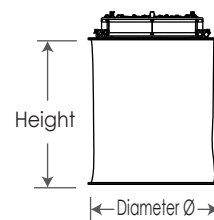

### SPECIFICATIONS

Identity No.	0070SLC
Max. Capacity	720W
Voltage	95V - 260V AC
Current	3.3A@ 220V AC
Color Temp. Range	2700K ~ 10000K
Color	R/G/B/W color mixing
CRI	Average >95
TLCI	Average >95
Dimming Range	0-100%
Control Signal	DMX / RDM
DMX Channel	Varied (depends on DMX mode selection)
LED Lifetime	30,000 Hrs (Estimated)
Max. Surface Temp.	60°C
Max. Ambient Temp.	45°C
Weight (Lamphead)	19kg

### DIMENSIONS (mm)

Black Skirt :  
Ø846 x H 1125

Silk Skirt :  
Ø740 x H 950

Target Assembly :  
Ø720

### PHOTOMETRIC DATA

Capacity	720W				
	720W	720W	450W	720W	690W
Color Temp.	Daylight	Tungsten	R	G	B
Center 3m High <A>	1308 Lux	1273 Lux	171 Lux	725 Lux	220 Lux
Center 6m High <B>	327 Lux	318 Lux	43 Lux	181 Lux	55 Lux
Center 9m High <C>	145 Lux	141 Lux	19 Lux	81 Lux	25 Lux
Distance 2m <D>	153 Lux	148 Lux	20 Lux	86 Lux	26 Lux
Distance 4m <E>	101 Lux	100 Lux	13 Lux	57 Lux	17 Lux
Distance 6m <F>	64 Lux	64 Lux	9 Lux	37 Lux	11 Lux
Distance 8m <G>	40 Lux	38 Lux	5 Lux	24 Lux	7 Lux