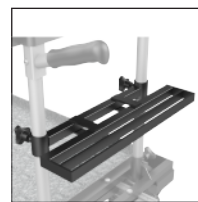

Location Trolley S

■ SPECIFICATIONS

Height	105 cm
Width	67 cm
Length	119 cm
Weight	43.5 kg

Location Trolley SL

■ SPECIFICATIONS

Height	105 cm
Width	67 cm
Length	139 cm
Weight	45.5 kg

■ ACCESSORIES

Rear Frame 16mm Spigot

150mm Bowl Mount

Tripod Holder with 16mm Spigot

Cable Holder

Hi-Hat Holder

Umbrella Holder

Cup Holder

Monitor Bracket

Stand Cage