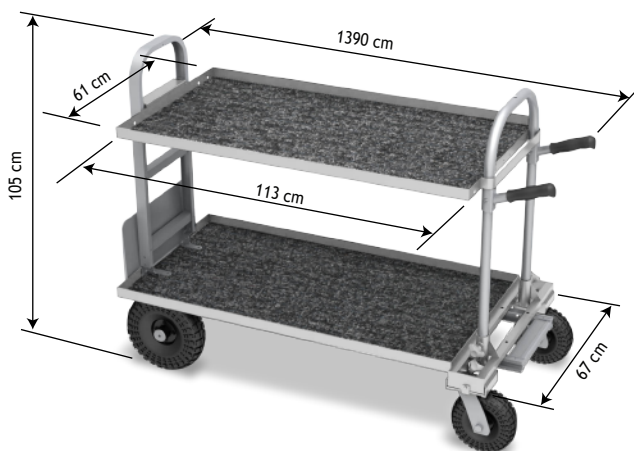

Location Trolley S

■ SPECIFICATIONS

Height	105 cm
Width	67 cm
Length	119 cm
Weight	43.5 kg

Location Trolley SL

■ SPECIFICATIONS

Height	105 cm
Width	67 cm
Length	139 cm
Weight	45.5 kg

■ ACCESSORIES

Rear Frame 16mm Spigot

150mm Bowl Mount

Tripod Holder with 16mm Spigot

Cable Holder

Hi-Hat Holder

Umbrella Holder

Cup Holder

Monitor Bracket

Stand Cage