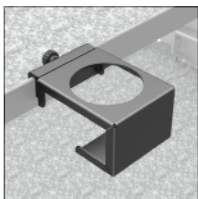

Location Trolley S

■ SPECIFICATIONS

Height	105 cm
Width	67 cm
Length	119 cm
Weight	43.5 kg

Location Trolley SL

■ SPECIFICATIONS

Height	105 cm
Width	67 cm
Length	139 cm
Weight	45.5 kg

■ ACCESSORIES

Rear Frame 16mm Spigot

150mm Bowl Mount

Tripod Holder with 16mm Spigot

Cable Holder

Hi-Hat Holder

Umbrella Holder

Cup Holder

Monitor Bracket

Stand Cage