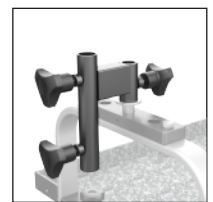

Location Trolley S

■ SPECIFICATIONS

Height	105 cm
Width	67 cm
Length	119 cm
Weight	43.5 kg

Location Trolley SL

■ SPECIFICATIONS

Height	105 cm
Width	67 cm
Length	139 cm
Weight	45.5 kg

■ ACCESSORIES

Rear Frame 16mm Spigot

150mm Bowl Mount

Tripod Holder with 16mm Spigot

Cable Holder

Hi-Hat Holder

Umbrella Holder

Cup Holder

Monitor Bracket

Stand Cage