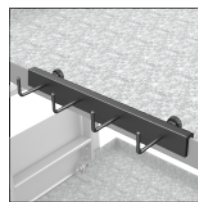

Location Trolley S

■ SPECIFICATIONS

Height	105 cm
Width	67 cm
Length	119 cm
Weight	43.5 kg

Location Trolley SL

■ SPECIFICATIONS

Height	105 cm
Width	67 cm
Length	139 cm
Weight	45.5 kg

■ ACCESSORIES

Rear Frame 16mm Spigot

150mm Bowl Mount

Tripod Holder with 16mm Spigot

Cable Holder

Hi-Hat Holder

Umbrella Holder

Cup Holder

Monitor Bracket

Stand Cage